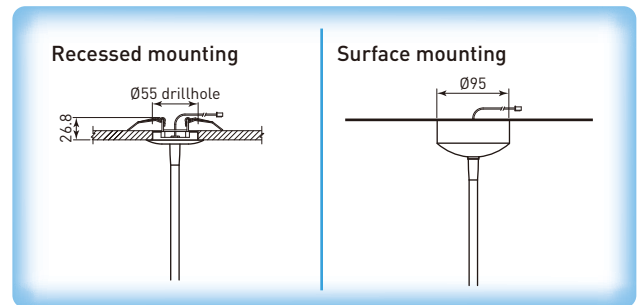

SCL-FL25-123NBK

RCL-FL48-123NBK

Flexible XL1 LED Spotlight FL25-123 & FL48-123

- 3.5W
- With 40° optic lens
- With LD1050.1 LED driver
- Finishes: black / bright silver (NBK)

Illustration	Article Code	Model	Light color	Flux (lm)	Efficacy (lm/watt)	
 <p>RCL-FL25-123NBK</p> <div style="display: flex; justify-content: space-around;"> <div style="text-align: center;"> <p>Recessed mounting</p>  <p>max. 268 Ø33</p> </div> <div style="text-align: center;"> <p>Surface mounting</p>  <p>max. 330 Ø33</p> </div> </div>		• With 250mm L. flexible arm				
			• Recessed mounting, Ø55 drillhole			
	08.022014.921	RCL-FL25-123NBK-CW	cool white	338	111	
	08.022014.911	RCL-FL25-123NBK-WW	warm white	260	86	
	08.052014.921	SCL-FL25-123NBK-CW	cool white	338	111	
	08.052014.911	SCL-FL25-123NBK-WW	warm white	260	86	
 <p>SCL-FL48-123NBK</p> <div style="display: flex; justify-content: space-around;"> <div style="text-align: center;"> <p>Recessed mounting</p>  <p>max. 516 Ø33</p> </div> <div style="text-align: center;"> <p>Surface mounting</p>  <p>max. 560 Ø33</p> </div> </div>		• With 480mm L. flexible arm				
			• Recessed mounting, Ø55 drillhole			
	08.023014.921	RCL-FL48-123NBK-CW	cool white	338	111	
	08.023014.911	RCL-FL48-123NBK-WW	warm white	260	86	
	08.053014.921	SCL-FL48-123NBK-CW	cool white	338	111	
	08.053014.911	SCL-FL48-123NBK-WW	warm white	260	86	